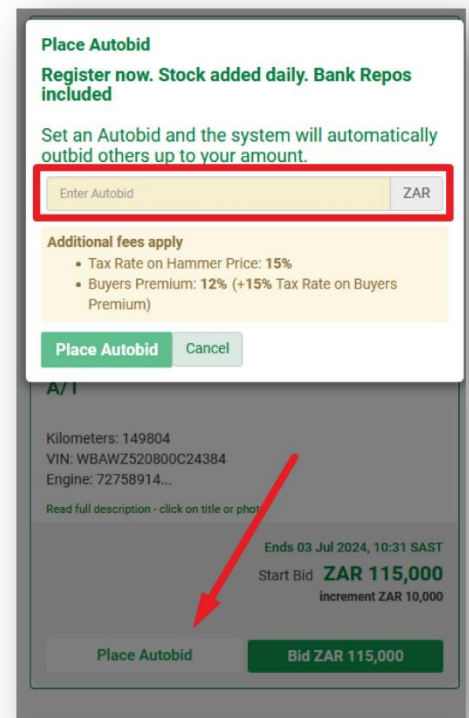

NOTICE TO BIDDERS:
To bid, a refundable registration deposit & Fica documents will be required. Bidding will not be approved unless all necessary documents are completed. Bids exclude Buyers Premium & any applicable Fee's (such as vehicle Natis doc fees) & VAT - this will be added on your Invoice. Webcast bidders can pre-bid online as soon as you are registered. **Our rules of auction comply with section 45 of the Consumer Protection Act, Act 68 of 2008.** All printed information regarding this sale is merely a guide, subject to change and neither the auction company nor sellers shall be liable for any errors in this document.