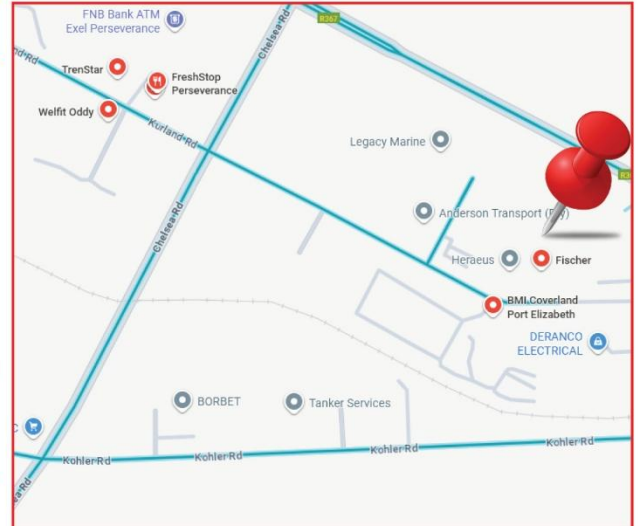

Guideline for the auction

LIVE & ONLINE AUCTION whauctions.com

Note: Your bid excludes buyers premium, Natis fee & VAT. This will be added to your bid amount when invoiced.

Bid on-site in Gqeberha or online on whauctions.com

Create an account --> Login --> Go to the auction & click on "Buyer Registration"
Call 011 574 5700 or email info@wh.co.za for registration forms & banking info

REGISTER EARLY

PRE-BIDDING OPENS MON 8 SEPT (10H30)

AUCTION: THU 11 SEPT 2025 (10H30)

Register early. Call 011 574 5700 for assistance.

ADDRESS: 4 Kurland Way, Perseverance, Gqeberha.
VIEW: Wed 10 Sept (9am to 4pm)

Auction Info: Charlene 083 287 3347 / Vicki 084 323 5000
Registration help: Sisa or Portia 0115745700 / info@wh.co.za

Register online at whauctions.com

DEPOSIT: R25,000 Refundable (EFT only - NO Cash or Cards)

DOCUMENTS: FICA / ID / Proof of Address / Company Registration

BUYERS PREMIUM: 12%

VAT: 15% (to be added to your bid)

OTHER FEES: Natis fee per vehicle: R2100.00 including VAT.
Cash deposits: An admin fee of 4% will be levied on cash deposits made into our account.

PAYMENTS: Invoices are issued immediately after the auction & must be settled in 24 hours. by EFT. Cash/Cards are not accepted.

DISPATCH: 7 Days after auction, excl. weekends & holidays.
Rigging, dismantling & safety is the buyers responsibility.

FINANCE AVAILABLE: Get pre-approval before bidding. Call 0115745700

AUCTIONEER: Martin Dibowitz 0212040599 whauctions.com

AUTOBIDS

Use Autobids to place an offer and the system will outbid others up to your amount.