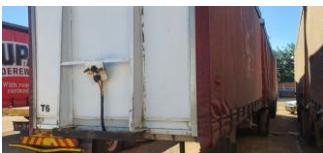

2016 CY218038 CTS Superlink Tautliner Front
Sold with Rear Link Below
Selling On Behalf Of Standard Bank
Will Be Sold STC
Situating In Phillippi
VIN: AF9C236CAGBGP1084
Asset No.: 0022

81