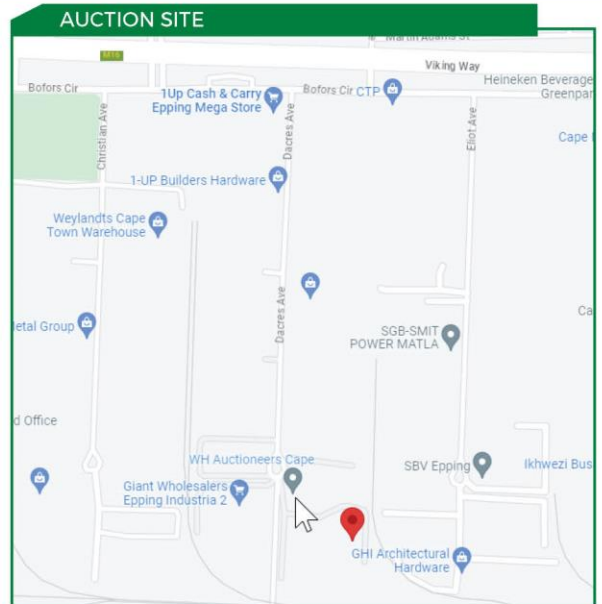

Guideline for the auction

Live auction with Webcast
whauctions.com

Note: Your bid excludes buyers premium, Natis fee & VAT. This will be added to your bid amount when invoiced.

Live Auction. Online bidding available.

To Register, call Zarina 021 204 0599 or email zarinah@wh.co.za for assistance.

AUCTION: Wed 24 January 2024 (10h30)

VIEW: 22 & 23 January (9am to 4pm)

ADDRESS: 17 Dacres Avenue, Epping Industria 2, Cape Town

AUCTION INFO: Graeme 084 200 6272

DEPOSIT TO BID: R10,000 (EFT only. Cash & Cards not accepted). FICA Required.

BUYERS PREMIUM: MFC: 5%, Standard Bank: None, All other lots: 12%.

VAT: 15%

OTHER FEES: Cash deposit fee: 2%. Natis fee per vehicle (if applicable): R2100.00 including VAT.

PAYMENTS: Due on invoicing immediately after auction.

DISPATCH: By appointment with paid invoice & goods release notes. Graeme

REGISTRATION HELP: Zarina 021 204 0599 / zarinah@wh.co.za

FINANCE: Mathilda 082 337 2210

AUCTIONEER: Martin Dibowitz 083 264 1646

NOTICE TO BIDDERS:

To bid, a refundable registration deposit & Fica documents will be required. Bidding will not be approved unless all necessary documents are completed. Bids exclude Buyers Premium & any applicable Fee's (such as vehicle Natis doc fees) & VAT - this will be added on your Invoice. Webcast bidders can pre-bid online as soon as you are registered. **Our rules of auction comply with section 45 of the Consumer Protection Act, Act 68 of 2008.**

All printed information regarding this sale is merely a guide, subject to change and neither the auction company, sellers or publishers shall be liable for any errors in this brochure.

BID LIVE ON-SITE OR ONLINE