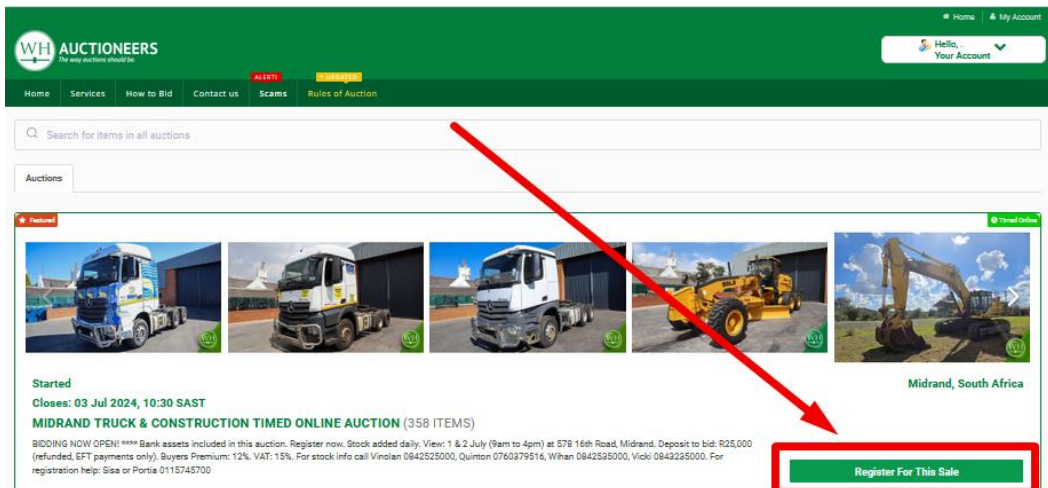

Register & bid on whauctions.com

Create an account on whauctions.com → Log in → Go to the auction on the home page and click **Register for this Sale** auction

We will email you a registration form and bank details for the deposit.

Complete the registration with FICA and proof of payment for the deposit and you will be approved for bidding.

Need help? Call 0115745700