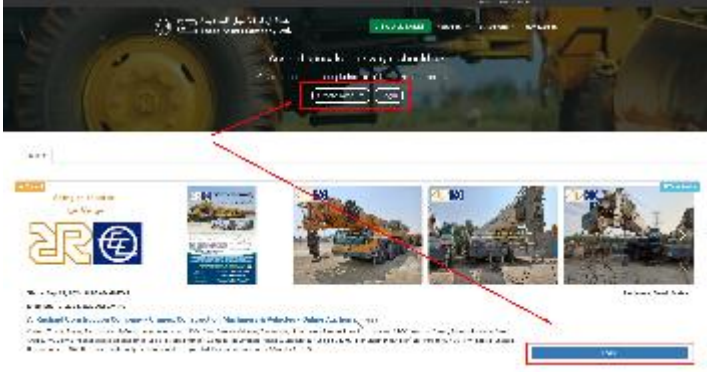

إذا لم تتفحص جيداً، فلن تجد ما تبحث عنه

شركة إزداد للأصول تسوي مزادات مباشرة مع بث مباشر ومزادات إلكترونية مؤقتة. عشان تقدم عروضك على الأصول في مزاداتنا الإلكترونية الحالية، اتبع هالاجراءات:

قم بإنشاء حساب ثم قم بالدخول والتسجيل.

1. لكي تقدم عرضك في مزاداتنا عليك أولاً أن تنشئ حساباً. ستجد رابط "إنشاء حساب" و "الدخول" أعلى صفحتنا بالانترنت: <https://www.ezdad.com.sa>
2. قم بتعبئة النموذج وإرسال التفاصيل.
3. سوف تصلك رسالة إلكترونية عبر البريد الإلكتروني الذي حددته. (إذا لم تجد الرسالة الإلكترونية في البريد الوارد، يرجى فحص ملفات البريد غير المرغوب فيه).
4. بمجرد النقر على رابط "تفعيل" في الرسالة الإلكترونية التي وصلتك سيتم تفعيل حسابك وتستطيع التسجيل للدخول في أي مزاد.
5. سيتطلب منك الدخول على أي مزاد أن تقدم معلومات التسجيل الخاصة بك. سوف يتم بعد ذلك مراجعة الطلب من قبل موظفينا أو من قبل البائع لاعتاده.
6. عند اعتماد طلبك سوف تصلك رسالة إلكترونية تؤكد إكمال التسجيل في المزاد الذي حددته. ليكن معلوماً لديكم بأنه قد يطلب منك إيداع مبلغ قابل للاسترداد بالكامل في كل مرة. سوف تجد هذه التفاصيل في رسالة التأكد.

كيف تقدم عرضاً في المزاد المباشر على الانترنت محدد التوقيت.

هنالك تاريخ محدد لافتتاح وفتح المزاد المباشر على الانترنت محدد التوقيت. يمكنك مشاهدة الصور الفوتوغرافية ومواصفات الأصول المعروضة قبل فتح المزاد. هنالك طريقتان للمشكلة في المزاد المباشر على الانترنت محدد التوقيت:

1. العروض المتزايدة تدريجياً - بالنقر على زر "طلب السعر"، تقوم بوضع عرضك في المزاد بسعر أعلى بقليل من السعر الذي قدمه صاحب العرض السابق. يختلف مزاد العروض المتزايدة تدريجياً وفقاً للأصول المعروضة.
2. عروض المنافسة التلقائية - إذا كان لديك سعر لصف معين ولا تود تقديم سعر أعلى منه، يمكنك تقديم ذلك السعر، ويقوم النظام تلقائياً بالمزايدة تدريجياً بالنيابة عنك إلى حين تقديم سعر أعلى من المبلغ الذي حددته. عند تقديم سعر أعلى من الحد الذي قدمته، سيتم إزالتك من المزاد.
3. ملاحظات مهمة: لا يمكنك إلغاء العرض بعد تقديمه يجب ضمان توافر مبلغ يكفي للأصناف التي قدمت عروضك بشأنها فوراً بعد المزاد. ستكون مسئولاً عن جميع الأصناف التي قدمت عروضاً بشأنها وفرت بها. بعد المزاد لا يمكنك اختيار مجموعات معينة من الأصناف التي فرت بها.

كيفية تقديم العروض في المزاد عبر الانترنت

مقدمو العروض عبر الانترنت يمكنهم التنافس مع مقدمي العروض الحضريين أثناء سير المزاد. يختلف المزاد عبر الانترنت عن المزاد محدد التوقيت وذلك بوجود موظف مزاد مؤهل يقوم بإدارة المزايدة التبريرية. يوصى بتقديم العروض في وقت مبكر إذ لا يمكنك تقديم عروض للتنافس التلقائي عند إقفال المزاد. يمكنك تقديم عروض مزايدة تدريجية أو عروض المنافسة التلقائية قبل بدء المزاد عبر الانترنت.