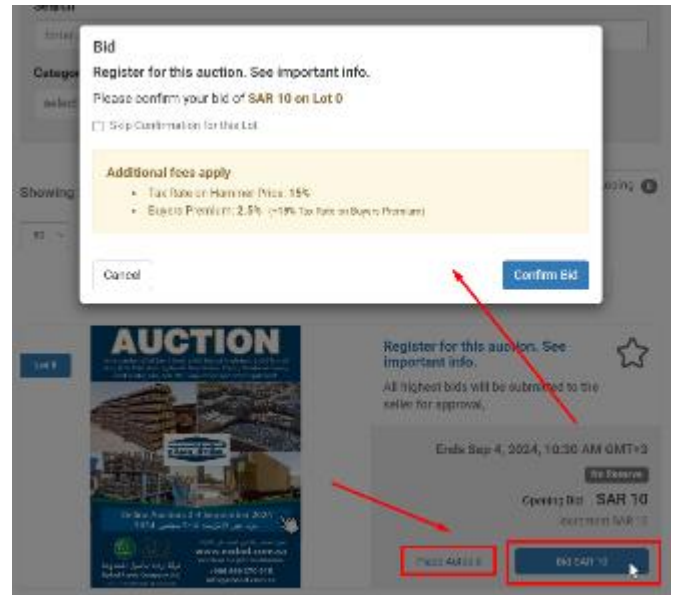

How to bid during a timed online auction

A timed online auction has a specified bidding date, with open and closing times. You can view photos and descriptions of the asset prior to the open. There are two ways to participate in a timed online auction:

1. Incremental bidding — By clicking on the 'Asking price' button, you add your bid to the auction at a price that is one increment higher than the previous bidder's. The incremental bid varies depending on the asset.
2. Autobids — If you have a price in mind for an item, and don't want to go beyond that, you can enter that amount and the system will bid incrementally for you until your limit is reached. If there is a bid higher than your limit, you'll be removed from the bidding.
3. **Important to note:** After you bid, you cannot cancel your bids. Ensure you have funds available to pay for the items immediately after the auction. You are liable for all items you bid on and win. You cannot choose which lots to take after the auction.