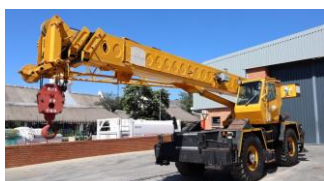

1996 FHP773MP Linkbelt RT8022 20Ton Rough Terrain Crane
Hours: 7296
Serial No. 77698
VIN: 69189670
Engine: 45675339
Asset No.: CR2/048
Account Number: Sundra
Location: 578 16th Road, Midrand, 0115745700

178