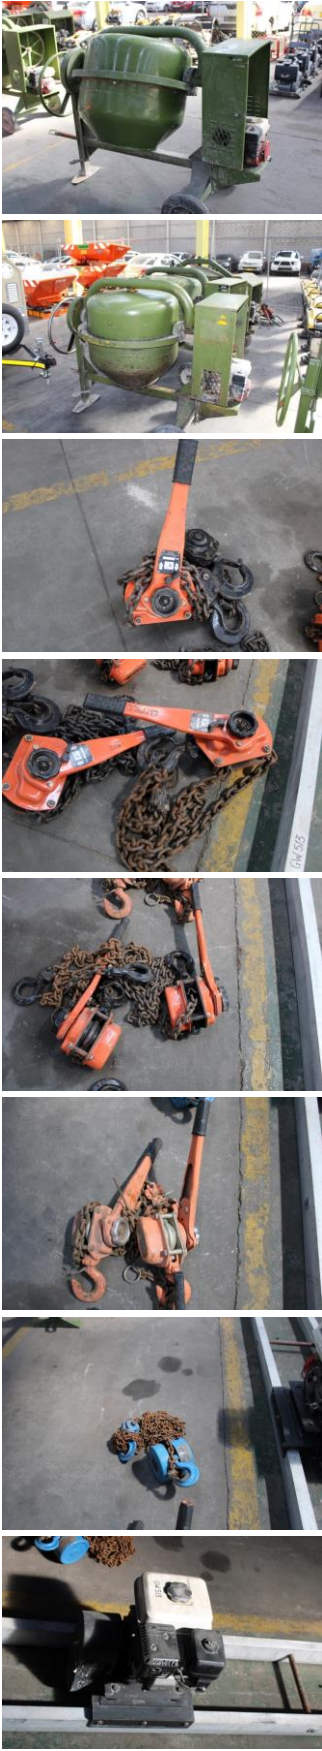

48	Ian Dickie 400LT Mixer
49	Ian Dickie 250L Mixers
50	6T Pullers
51	3T Pullers
52	1.5T Pullers
53	1T Pullers
54	2T Block & Tackle
55	Screed Beam