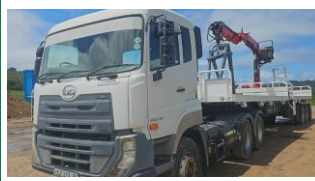

**2017 HXJ693EC UD
GWE420 6x4 Horse**
with Hydraulic PTO
Kilometers: 445428
VIN: JPCZP12D1HS801450
Engine: GH11401728
Color: White
Location: East London
Viewing & Collection contact
Andrew 082 684 8316