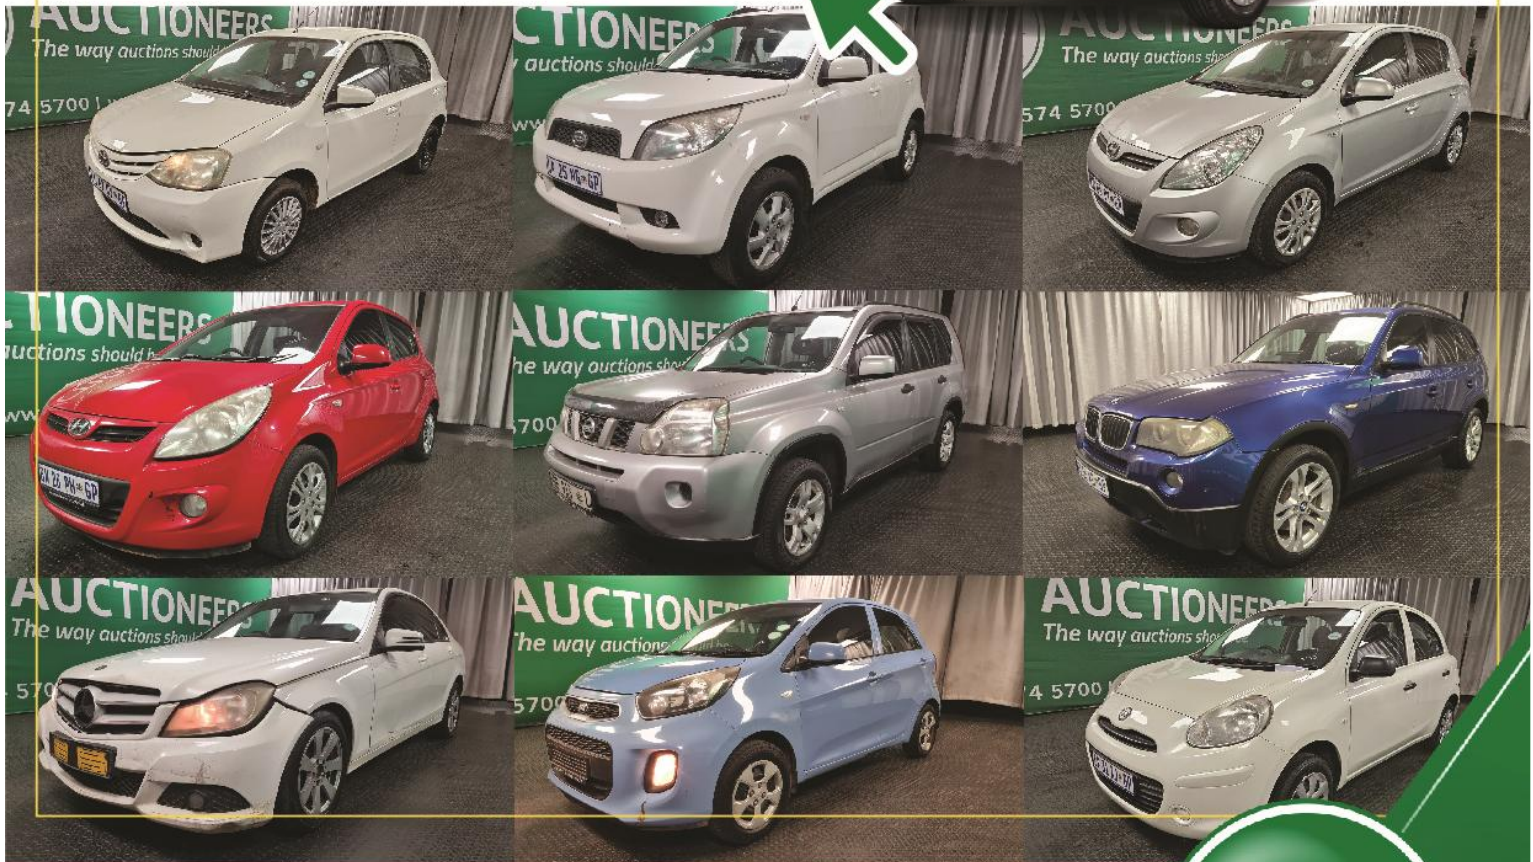

# END-OF-LEASE BUDGET VEHICLES ONLINE AUCTION CATALOGUE

**15 JULY 2025**  
VIEW VEHICLES IN MENLYN

**whauctions.com**  
**011 574 5700**