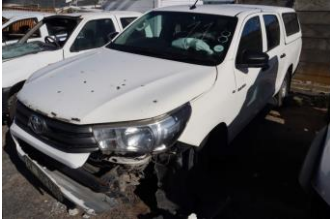

251

2016 CY305638 Toyota Hilux 2.4 GD6 SRX 4x4 D/Cab
Scrapped
Non Runner
Accident Damage
Kilometers: 219695
VIN: AHTKB8CD202960797
Engine: 2GD0112603
Color: white
Registration: CY305638

252