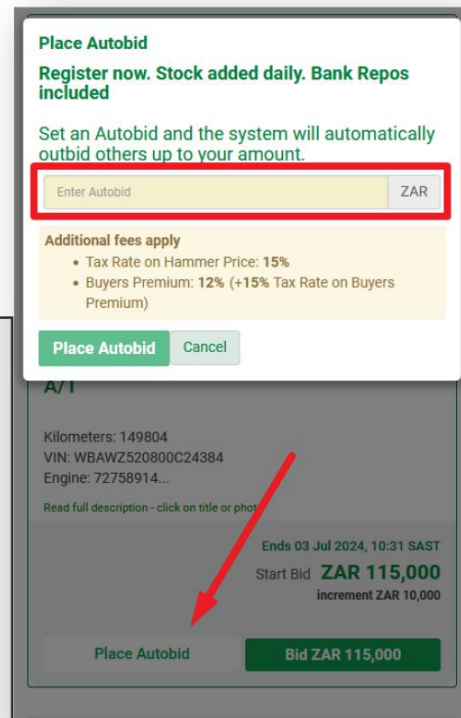

Register online at whauctions.com

DEPOSIT: **R10,000** Refundable (EFT only - NO Cash or Cards)

DOCUMENTS: FICA / ID / Proof of Address / Company Registration

BUYERS PREMIUM: 12%

VAT: 15% (to be added to your bid)

OTHER FEES: Natis fee per vehicle: R2100.00 including VAT.
Cash deposits: An admin fee of 4% will be levied on cash deposits made into our account.

PAYMENTS: Invoices are issued immediately after the auction & must be settled in 24 hours. by EFT. Cash/Cards are not accepted.

DISPATCH: 7 Days after auction, excl. weekends & holidays.
Rigging, dismantling & safety is the buyers responsibility.

FINANCE AVAILABLE: Get pre-approval before bidding. Anton 0837900090

AUCTIONEER: WH Auctioneers Online Platform whauctions.com

Bids are non-cancellable. Buyers failing to fulfill full payment obligations will forfeit their deposit or any payments rendered, and may face blacklisting.

Insoect before bidding. This catalogue is a guide & is subject to change. Final list will be on our website. You are requested to visit our auction yard and inspect goods personally before bidding.
WH / the sellers do not verify hour / meter readings. Goods are sold as-is with no duty to repair. E&OE.

AUTOBIDS

Use Autobids to place an offer and the system will outbid others up to your amount.

NOTICE TO BIDDERS:
To bid, a refundable registration deposit & Fica documents will be required. Bidding will not be approved unless all necessary documents are completed. Bids exclude Buyers Premium & any applicable Fee's (such as vehicle Natis doc fees) & VAT - this will be added on your Invoice. Webcast bidders can pre-bid online as soon as you are registered. **Our rules of auction comply with section 45 of the Consumer Protection Act, Act 68 of 2008.** All printed information regarding this sale is merely a guide, subject to change and neither the auction company nor sellers shall be liable for any errors in this document.