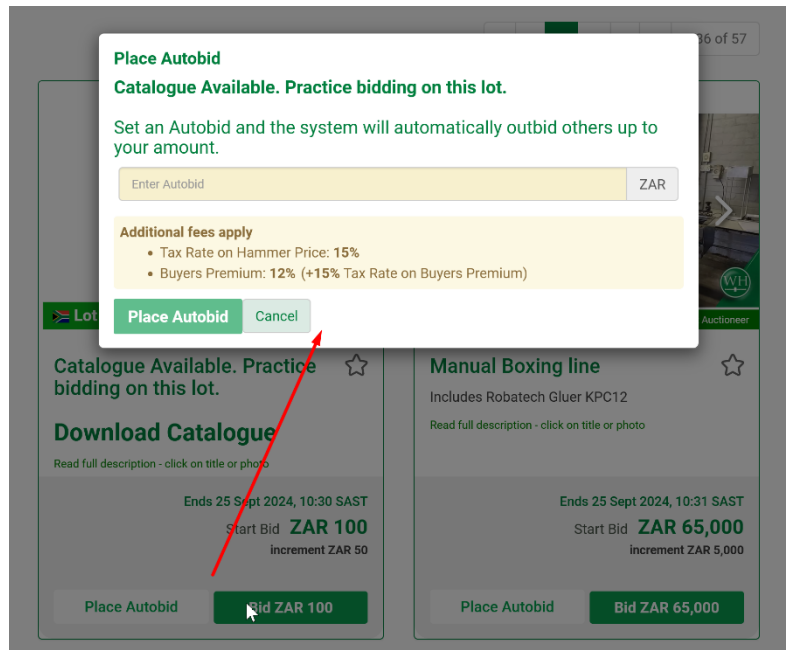

How to bid during a timed online auction

A timed online auction has a specified bidding date, with open and closing times. You can view photos and descriptions of the asset prior to the open. There are two ways to participate in a timed online auction:

1. **Incremental bidding** — By clicking on the 'Asking price' button, you add your bid to the auction at a price that is one increment higher than the previous bidder's. The incremental bid varies depending on the asset.
2. **Autobids** — Powerful tool to make sure you don't lose an item! If you have a price in mind for an item, and don't want to go beyond that, you can enter that amount and the system will bid incrementally for you until your limit is reached. If there is a bid higher than your limit, you'll be removed from the bidding.
3. **Important to note:** After you bid, you cannot cancel your bids. Ensure you have funds available to pay for the items immediately after the auction. You are liable for all items you bid on and win. You cannot choose which lots to take after the auction.

How to bid during a webcast auction (coming soon)

Webcast bidders compete online with floor bidders by clicking a 'Bid' button while the auction is live. Unlike a timed online auction, a qualified auctioneer is in control of the bidding increments. Bidding early is recommended as you can't place autobids in the closing. You can enter incremental or autobids prior to the start of a webcast auction.

www.whauctions.com

Auctions. The way it should be.