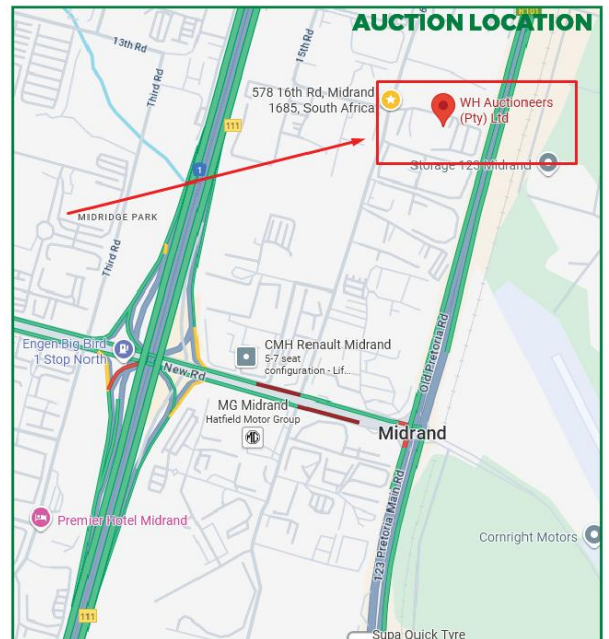

How to Register for an Auction – WH Auctioneers

For Live Auctions (On-Site):

1. Arrive early at the auction venue.
2. Bring your ID/Passport/Company Docs & proof of residence.
3. Pay the required refundable deposit via EFT
4. Complete the bidder registration form.
5. Collect your bidder number & you're ready to bid.

For Online Bidding:

1. Visit www.whauctions.com.
2. Create an account / log in.
3. Select the auction you want to join & click register.
4. Complete the form emailed to you.
5. Pay the refundable deposit via EFT.
6. Email FICA documents & proof payment.
7. Once approved, bid live online from any device.