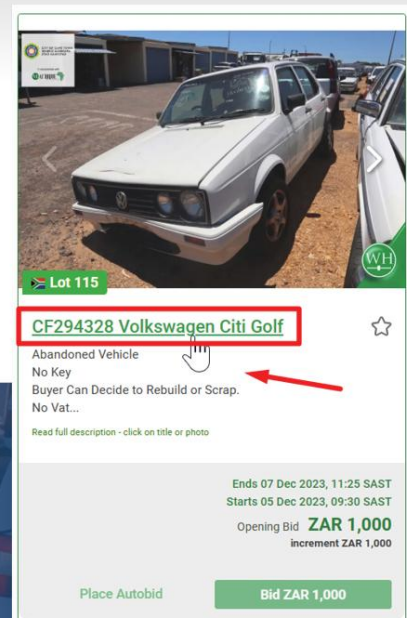

VIEW BEFORE YOU BID!

This catalogue is a guide and is subject to changes. See website for final lot numbers & descriptions on auction day. You are encouraged to inspect vehicles personally before bidding. Bids cannot be cancelled.

WH Auctioneers / the sellers do not verify odometer readings. Vehicles are sold as-is with no duty to repair.

Above lot is just a sample.