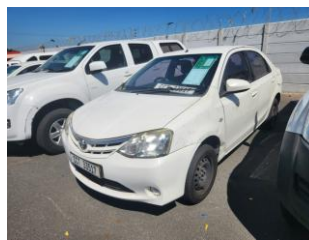

4

**2000 CA296770**  
**Samag 50 Godiva Eg**  
**Fire Tender**  
\*Deregistered\*  
Non Runner  
No Battery  
Kilometers: 72610  
VIN: SM115853  
Engine: 6597757  
Registration: CA296770  
Asset No.: 300855460

10

**2013 CCT32150 Isuzu**  
**KB250 2.5 D-Teq 4x4**  
D/Cab LE  
Kilometers: 171603  
VIN: ADMHSCCR2C4645063  
Engine: 4JK1KV3970  
Registration: CCT32150  
Asset No.: 301147895

5

**2015 CCT32619**  
**Nissan NP200 1.5DCI**  
**Safety Pack**  
LDV  
Non Runner  
Kilometers: 218815  
VIN: ADNUSN365U0098434  
Engine: K9KM890D006811  
Registration: CCT32619  
Asset No.: 301198628

11

**2017 CCT33517**  
**Toyota Etios 1.5 Sedan**  
Kilometers: 199076  
VIN: MBBB29BT700116688  
Engine: 2NRD146768  
Registration: CCT33517  
Asset No.: 301115456

6

**2016 CCT32674**  
**Volkswagen Polo Vivo**  
**1.4 Sedan**  
Kilometers: 236393  
VIN: AAVZZZ6SZGU016181  
Engine: CLP236806  
Registration: CCT32674  
Asset No.: 301198728

12

**2015 CCT32592 Isuzu**  
**KB250 2.5 LDV**  
Fleetside  
Non Runner  
Starts from starter  
Kilometers: 164320  
VIN: ADMRRRARC4732130  
Engine: 4JA11U5292  
Registration: CCT32592  
Asset No.: 301198621