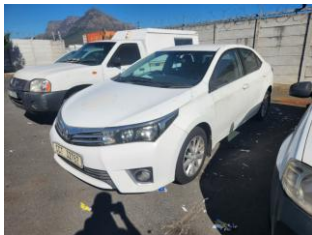

2016 CCT32782
Toyota Corolla 1.8 A/T
Sedan
Kilometers: 124085
VIN: AHTBF3JE600009517
Engine: 2ZRV278808
Registration: CCT32782
Asset No.: 301148130

23