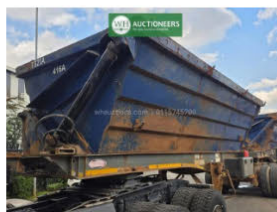

2020 SATB Side Tipper Link

Trailer (40m3) -- *Heavy Duty Bin* -- FRONT VIN: AHBDSB2FSLB059254 -- REAR VIN: AHBDSB2RSLB059255 -- Color: Blue -- Location Viewing and Collections: -- 578, 16th Road, Randjespark, Midrand -- Contact: 0115745700

Start: R 180,000 BP: 12%