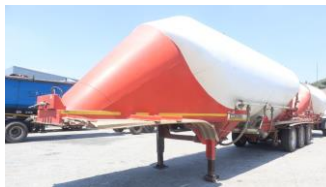

121

2014 JS16PKGP Duncanmec 40m3 Tri Axle Dry BulkTrailer

Selling on behalf of Daimler Truck Financial Services
VIN: AA9244286EADA1672
Asset No.: 1066757

122

2014 JS16PPGP Duncanmec 12m3 Single Axle Dry BulkPUP Trailer