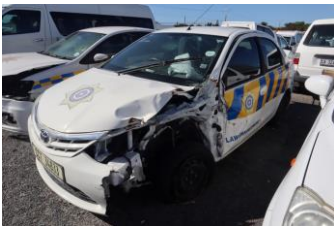

95

2021 VW Polo Vivo 1.4
Non Runner
Accident Damage
VIN: WVVZZZ60ZMT126955
Engine: CLP367177
Registration: CCT35741
CAA538336

90

2020 Toyota Etios 1.5
Deregistered
Non Runner
Accident Damage
VIN: MBJB29BT400128409
Engine: 2NRD187505
Registration: CCT34833