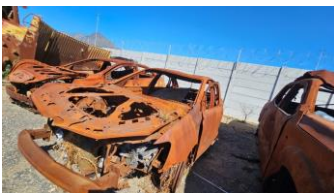

258

Compactor Tailgate
(Loose parts)

259

Compactor Tailgate
(Loose parts)

260

2016 Toyota Corolla 1.8
Deregistered
Burnt Out
VIN: AHTBF3JE100009506
Engine: 2ZR282073
Registration: CCT32771
CAA538294

261

2021 VW Polo Vivo 1.4
Deregistered
Burnt out
VIN: WVVZZZ60ZMT100951
Engine: CLP352217
Registration: CCT35549