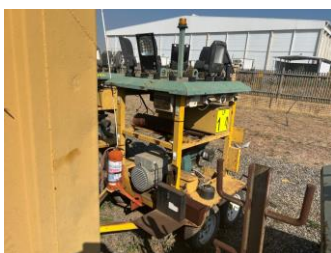

2010 Lister Light Tower on Double Axle Trailer
No Natis
Condition Unknown
Hours: 6296

Location: Rose Avenue
2 Merlin Drive
Parkhaven
Boksburg
Contact Person Viewing Strictly by appointment: Shaun Cilliers
064 737 6972
Asset / Fleet No.: LTP0174

240