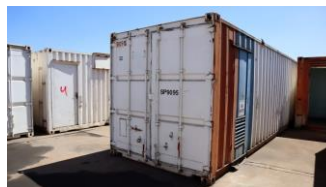

12m Steel Container

Asset # 9095
Contents: Assorted Electrical Material, Heavy Duty Cabinets, Circuit Breakers, Light Fitting and mounted steel racking and DB Board

Location: Contact: Mark Newman
071 397 8398 or Vicki Halgryn
084 323 5000
Vecor Park Vanderbijlpark N.W.
7 Industrial, 1911

39