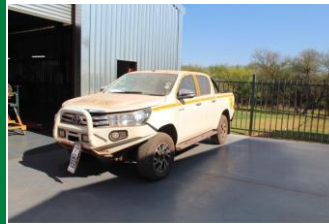

2017 FV21NDGP Toyota Hilux 2.8GD-6 4x4 D/Cab
Non Runner, Stripped, Roll Cage
Photo Ref # 203
Kilometers: 362892
VIN: AHTHA3CD303416349
Engine: 1GD0231585
Color: White
Asset No.: LDV1050
Location: Viewing and Collections:
Strictly by appointment.
Viewing between 23-30 October 2023
Contact: Johan Potgieter
0726107734
Northern Cape Regional Office, Kathu
Rebuild Yard, Farm A, Water Rd,
Kathu, 8446

36