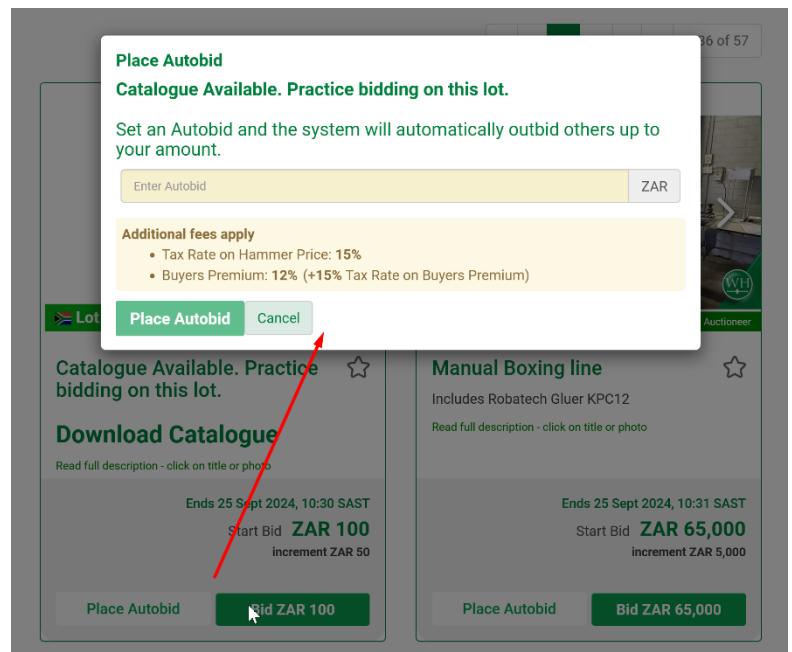

How to bid during a timed online auction

A timed online auction has a specified bidding date, with open and closing times. You can view photos and descriptions of the asset prior to the open. There are two ways to participate in a timed online auction:

1. **Incremental bidding** — By clicking on the 'Asking price' button, you add your bid to the auction at a price that is one increment higher than the previous bidder's. The incremental bid varies depending on the asset.
2. **Autobids** — Powerful tool to make sure you don't lose an item! If you have a price in mind for an item, and don't want to go beyond that, you can enter that amount and the system will bid incrementally for you until your limit is reached. If there is a bid higher than your limit, you'll be removed from the bidding.
3. **Important to note:** After you bid, you cannot cancel your bids. Ensure you have funds available to pay for the items immediately after the auction. You are liable for all items you bid on and win. You cannot choose which lots to take after the auction.

How to bid during a webcast auction (coming soon)

Webcast bidders compete online with floor bidders by clicking a 'Bid' button while the auction is live. Unlike a timed online auction, a qualified auctioneer is in control of the bidding increments. Bidding early is recommended as you can't place autobids in the closing. You can enter incremental or autobids prior to the start of a webcast auction.

www.whauctions.com

Auctions. The way it should be.