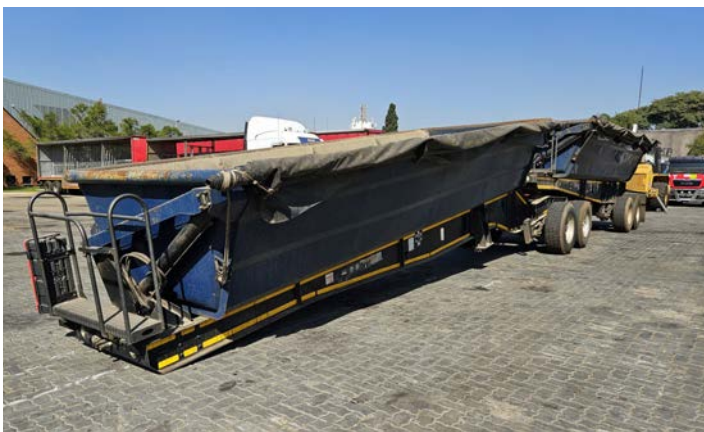

2021 Leader Body Side Tipper (Choice of 5 Side Tippers)